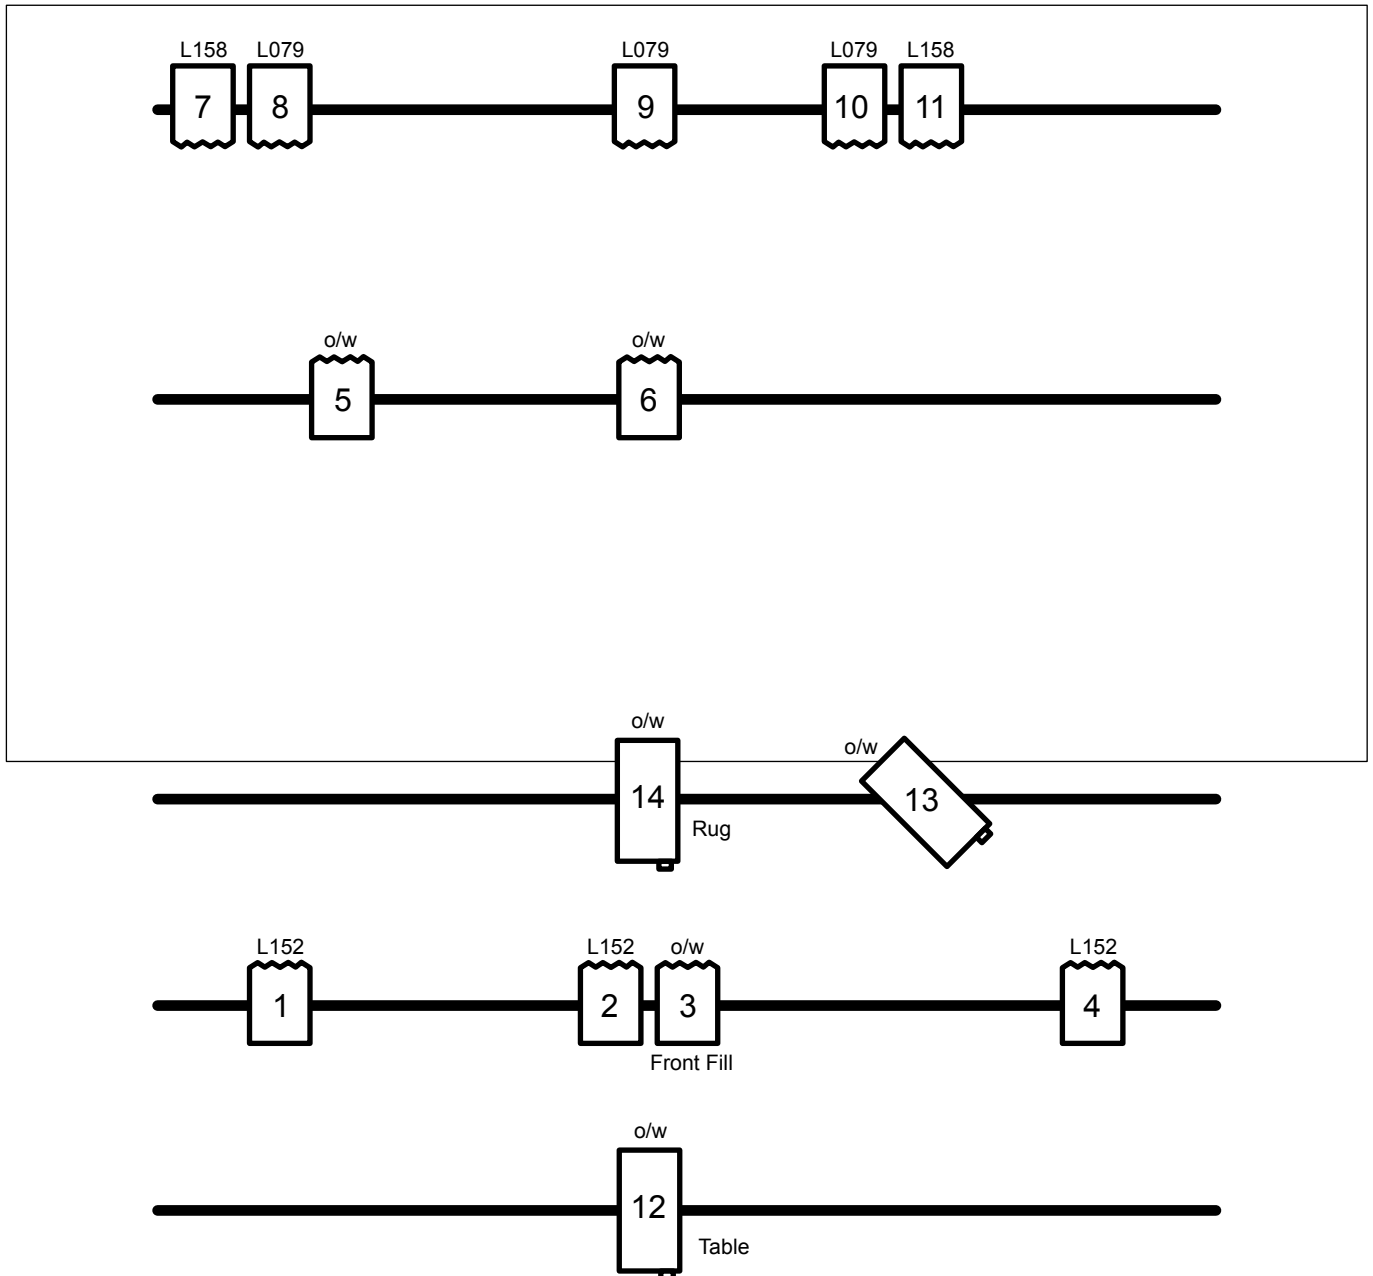

# Miss Lindsay's Secret - Tech Spec

## LIGHTING

Lamps 1 thru 11 are Fresnels - Lamps 12, 13 & 14 are Profile Spots

***(Gels Colours don't have to be exact!)***

1, 2 & 4 - Warm Wash

3 - o/w Front Fill

5 & 6 - o/w Overhead

7 & 11 - Orange Backlight

8, 9 & 10 - Blue Backlight